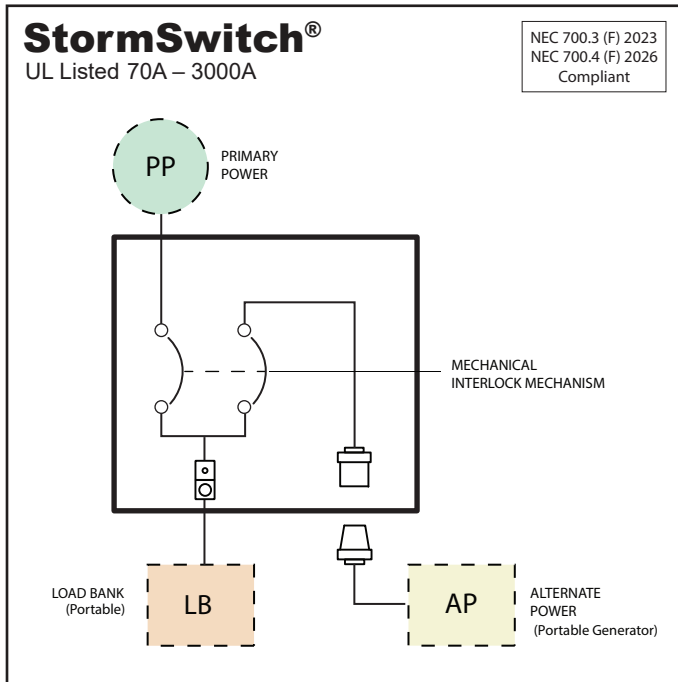

MANUAL TRANSFER SWITCH

SINGLE LINE DIAGRAMS

Additional amperages and configurations available.
Contact Factory: sales@eslpwr.com | (951) 739-7000 | 2800 Palisades Dr., Corona, CA 92878