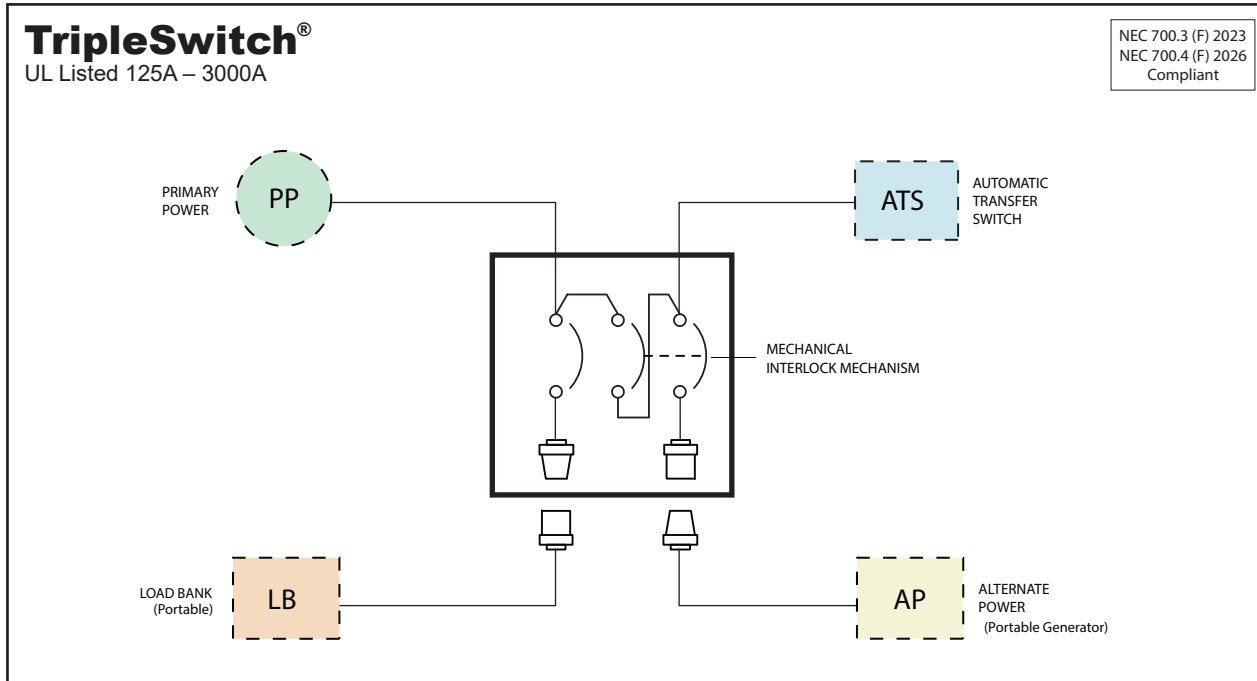

MANUAL TRANSFER SWITCH

SINGLE LINE DIAGRAMS

Additional amperages and configurations available.

Contact Factory: sales@eslpwr.com | (951) 739-7000 | 2800 Palisades Dr., Corona, CA 92878