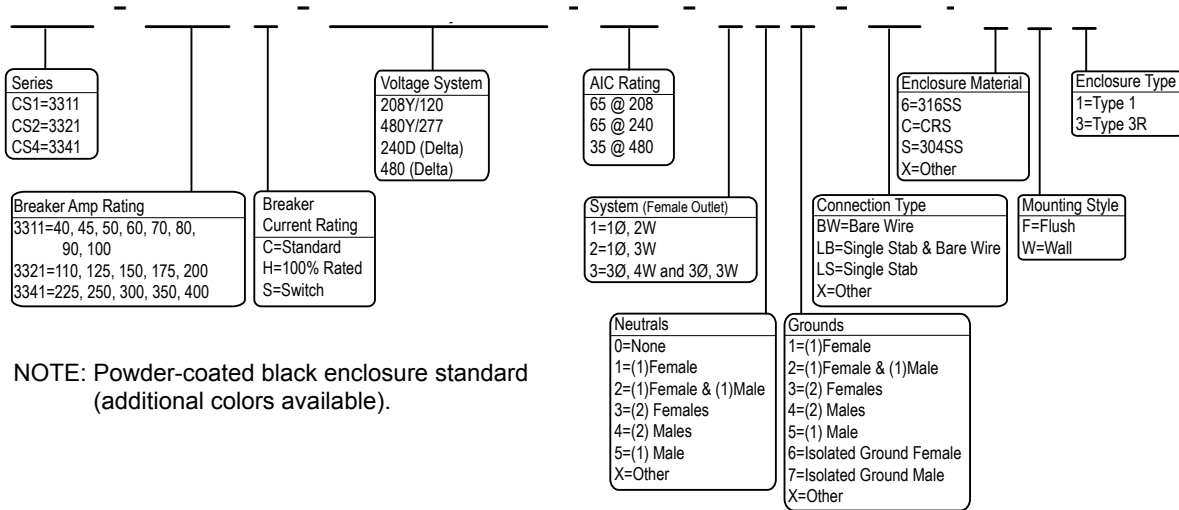

# SHOWSWITCH™ COMPANY SWITCH PRODUCT SELECTION

NOTE: Powder-coated black enclosure standard (additional colors available).

Model	Current Rating	Voltage Rating (VAC)	Line Terminals	Neutral Terminal	Ground Terminal	Circuit Breaker Rating
3311-01	100AMP	208Y/120	#14 - 1/0	#6 - 350kcmil	#6 - 250kcmil	65kAIC @ 240VAC
3321-01	200AMP	208Y/120	#4 - 4/0	#6 - 350kcmil	#6 - 250kcmil	65kAIC @ 240VAC
3341-01	400AMP	208Y/120	(2) 3/0 - 250kcmil	#4 - 500kcmil (2)	#6 - 250kcmil	65kAIC @ 240VAC

\* 3361 Series ShowSwitch™ have different dimensions and configurations. Contact ESL for details.