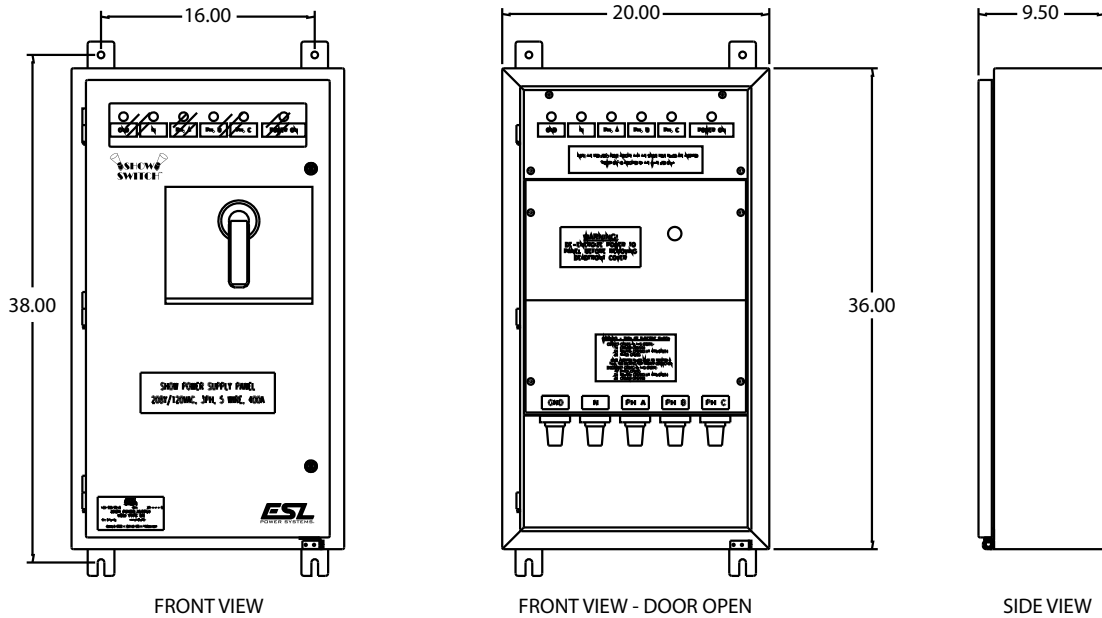

# SHOWSWITCH™ COMPANY SWITCH PRODUCT SELECTION

NOTE: Powder-coated black enclosure standard (additional colors available).

Model	Current Rating	Voltage Rating (VAC)	Line Terminals	Neutral Terminal	Ground Terminal	Circuit Breaker Rating
3311-01	100AMP	208Y/120	#14 - 1/0	#6 - 350kcmil	#6 - 250kcmil	65kAIC @ 240VAC
3321-01	200AMP	208Y/120	#4 - 4/0	#6 - 350kcmil	#6 - 250kcmil	65kAIC @ 240VAC
3341-01	400AMP	208Y/120	(2) 3/0 - 250kcmil	#4 - 500kcmil (2)	#6 - 250kcmil	65kAIC @ 240VAC

\* 3361 Series ShowSwitch™ have different dimensions and configurations. Contact ESL for details.